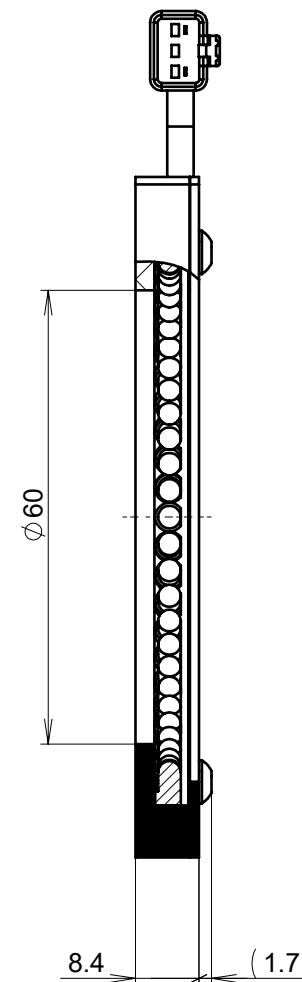

SRZ-90x

SM Connector-3P
1: Brown (+)
2: NC
3: Blue (-)
Cable length 500m

Copyright(C) 2019 CCS Asia PTE LTD. All rights reserved.
Reproduction or photocopy without permission is prohibited.

Input Voltage: DC24V
Power Consumption: 3.1W (R,G,B)
5.2W (W)