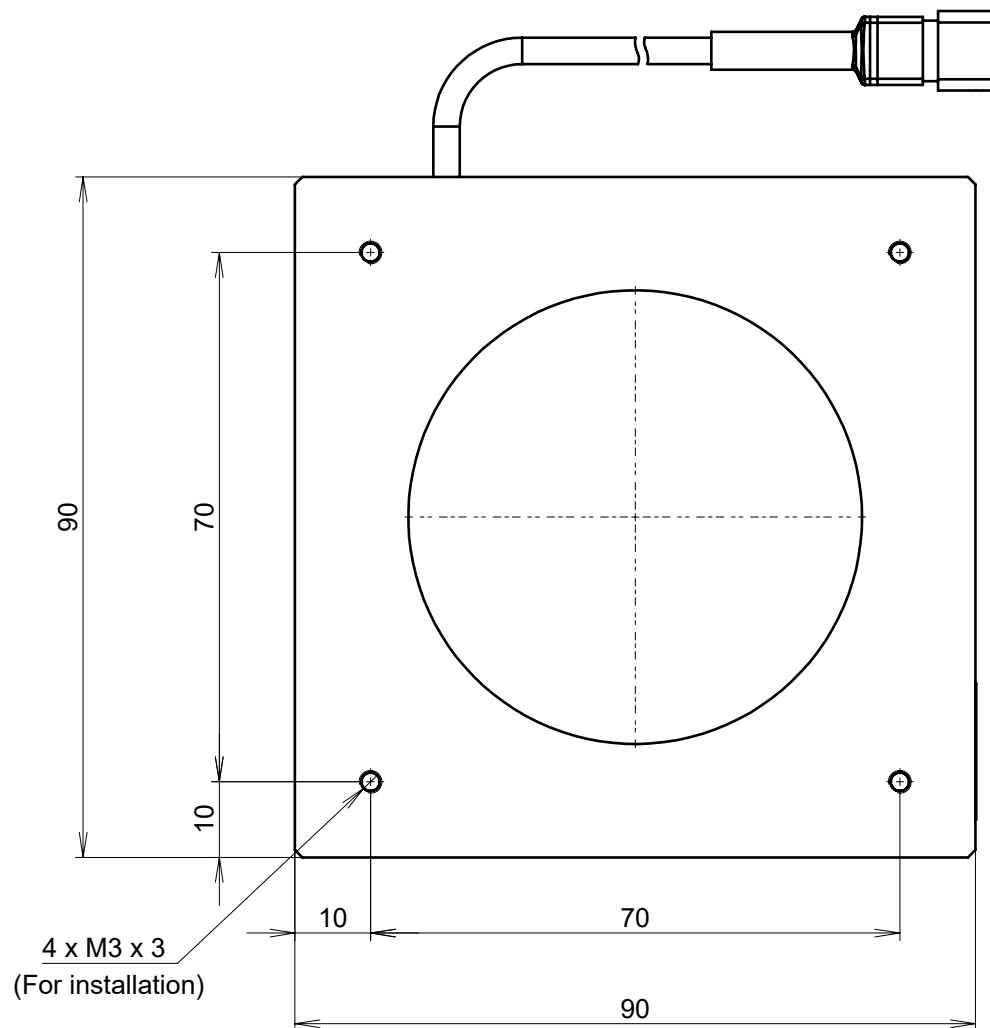

SRZ-90x

SM Connector-3P
1: Brown (+)
2: NC
3: Blue (-)
Cable length 500m

Copyright(C) 2019 CCS Asia PTE LTD. All rights reserved.
Reproduction or photocopy without permission is prohibited.

Input Voltage: DC24V
Power Consumption: 3.1W (R,G,B)
5.2W (W)